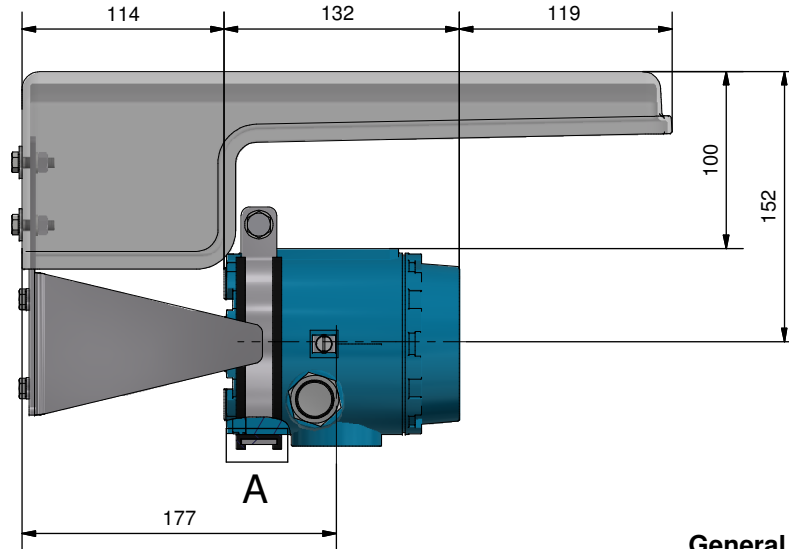

Front view

Side view

Rear view

Top view

General view

Detail A

		Status:	Scale:	Customer:
INTERTEC-Hess GmbH Plattenstraße 9 D-85333 Neudorf / Donau Phn.: +49(0)9445/9532-0 www.intertec.info		Standard	1:3	
designed by	04.12.2018	Date	Name	Description:
checked by	04.12.2018	04.12.2018	Hahnkemeyer	Sunshade-SD22-Installation
Article-No.:				Drawing-No.:
KFCC-022				K553-0
				Sheet: 2
				of: 3
				Size: A3
<small>This drawing is the property of INTERTEC-Hess GmbH. It shall not be copied or submitted to outside parties without our written consent. All dimension tolerances are according to ISO 2768-medium unless otherwise specified. Test dimensions for internal use only.</small>				