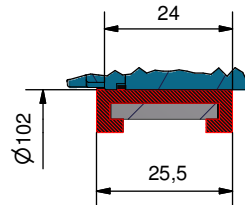

Front view

Side view

Rear view

Top view

General view

Detail A

		Status:	Scale:	Customer:
INTERTEC-Hess GmbH Plattenstraße 9 D-85333 Neudorf / Donau Phn.: +49(0)9445/9532-0 www.intertec.info		Standard	1:3	
designed by	04.12.2018	Date	Name	Description:
checked by	04.12.2018	04.12.2018	Hahnkemeyer	Sunshade-SD22-Installation
Article-No.:				Drawing-No.:
KFCC-022				K553-0
				Sheet: 2
				of: 3
				Size: A3
<small>This drawing is the property of INTERTEC-Hess GmbH. It shall not be copied or submitted to outside parties without our written consent. All dimension tolerances are according to ISO 2768-medium unless otherwise specified. Test dimensions for internal use only.</small>				