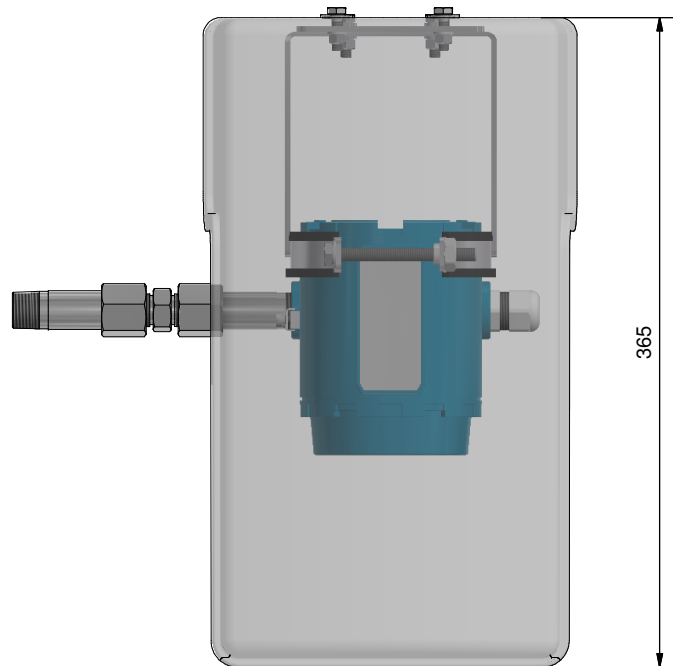

Front view

Side view

Rear view

Top view

General view

Detail A

		Status:	Scale:	Customer:
INTERTEC-Hess GmbH Plattenstraße 9 D-85333 Neudorf / Donau Phn.: +49(0)9445/9532-0 www.intertec.info		Standard	1:3	
designed by	04.12.2018	Date	Name	Description:
checked by	04.12.2018	04.12.2018	Hahnkemeyer	Sunshade-SD22-Installation
Article-No.:				Drawing-No.:
KFCC-022				K553-0
				Sheet: 2
				of: 3
				Size: A3
<small>This drawing is the property of INTERTEC-Hess GmbH. It shall not be copied or submitted to outside parties without our written consent. All dimension tolerances are according to ISO 2768-medium unless otherwise specified. Test dimensions for internal use only.</small>				