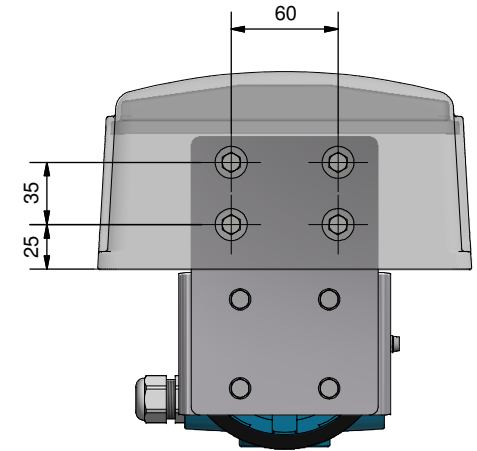

Front view

Side view

Rear view

Top view

General view

Detail A

		Status:	Scale:	Customer:
INTERTEC-Hess GmbH Plattenstraße 9 D-85333 Neudorf / Donau Phn.: +49(0)9445/9532-0 www.intertec.info		Standard	1:3	
designed by	04.12.2018	Date	Name	Description:
checked by	04.12.2018	04.12.2018	Hahnkemeyer	Sunshade-SD22-Installation
Article-No.:				Drawing-No.:
KFCC-022				K553-0
				Sheet: 2
				of: 3
				Size: A3
<small>This drawing is the property of INTERTEC-Hess GmbH. It shall not be copied or submitted to outside parties without our written consent. All dimension tolerances are according to ISO 2768-medium unless otherwise specified. Test dimensions for internal use only.</small>				