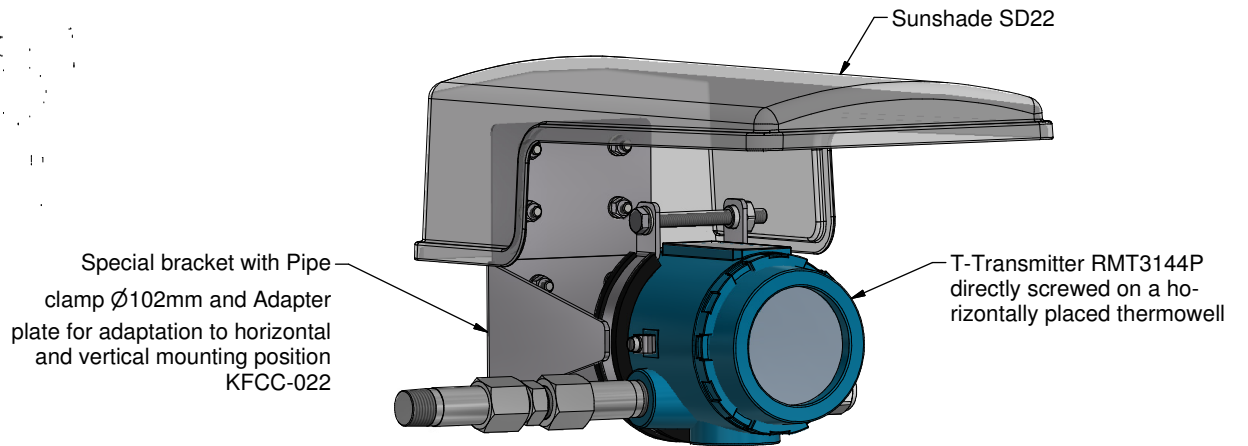

Front view

Side view

Rear view

Top view

General view

Detail A

		Status:	Scale:	Customer:
INTERTEC-Hess GmbH Plattenstraße 9 D-85333 Neudorf / Donau Phn.: +49(0)9445/9532-0 www.intertec.info		Standard	1:3	
designed by	04.12.2018	Date	Name	Description:
checked by	04.12.2018	04.12.2018	Hahnkemeyer	Sunshade-SD22-Installation
Article-No.:				Drawing-No.:
KFCC-022				K553-0
				Sheet: 2
				of: 3
				Size: A3
<small>This drawing is the property of INTERTEC-Hess GmbH. It shall not be copied or submitted to outside parties without our written consent. All dimension tolerances are according to ISO 2768-medium unless otherwise specified. Test dimensions for internal use only.</small>				