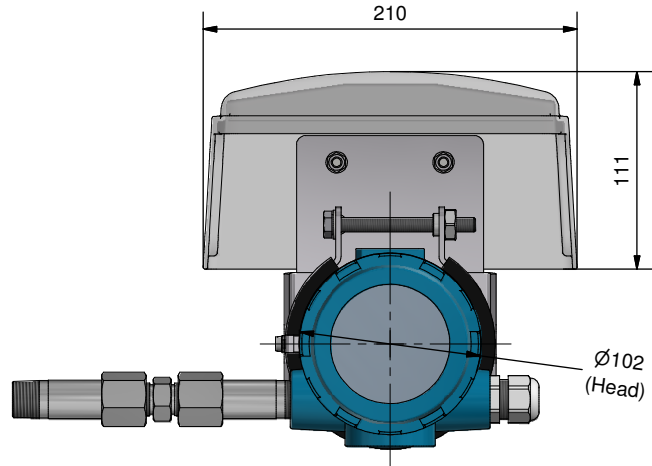

Front view

Side view

Rear view

Top view

General view

Detail A

		Status:	Scale:	Customer:
INTERTEC-Hess GmbH Plattenstraße 9 D-85333 Neudorf / Donau Phn.: +49(0)9445/9532-0 www.intertec.info		Standard	1:3	
designed by	04.12.2018	Date	Name	Description:
checked by	04.12.2018	04.12.2018	Hahnkemeyer	Sunshade-SD22-Installation
Article-No.:				Drawing-No.:
KFCC-022				K553-0
				Sheet: 2
				of: 3
				Size: A3
<small>This drawing is the property of INTERTEC-Hess GmbH. It shall not be copied or submitted to outside parties without our written consent. All dimension tolerances are according to ISO 2768-medium unless otherwise specified. Test dimensions for internal use only.</small>				